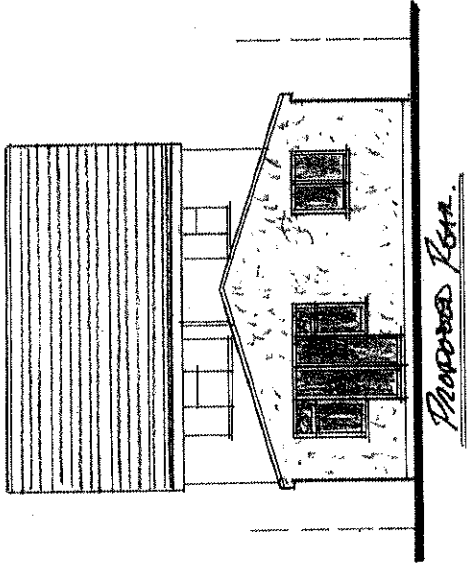

Scale 1:1210

Loc 001

OS Mastermap
 28 April 2013, ID: BW1-00226333
 www.blackwellmapping.co.uk

BLACKWELL'S
 www.blackwellmapping.co.uk

REVISED ELEVATIONS FOR: 35 SPYTHOUSE CARR. RADLEY OXON. ON 14 JAN.

DATE: - JUNE 2013 SCALE: 1:100. DR. NO. 4.

Scale 1:50
Scale 1:100.