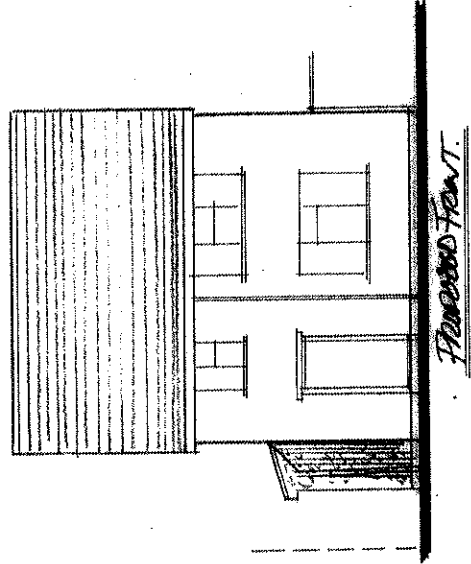

Scale 1:1210

Loc 001

OS Mastermap
 28 April 2013, ID: BW1-00226333
 www.blackwellmapping.co.uk

BLACKWELL'S
 www.blackwellmapping.co.uk

REVISED ELEVATIONS FOR: 35 SPYTHOUSE CARR. RADLEY OXON. ON 14 JAN.

DATE: - JUNE 2013 SCALE: 1:100. DR. NO. 4.

Scale 1:50
Scale 1:100.