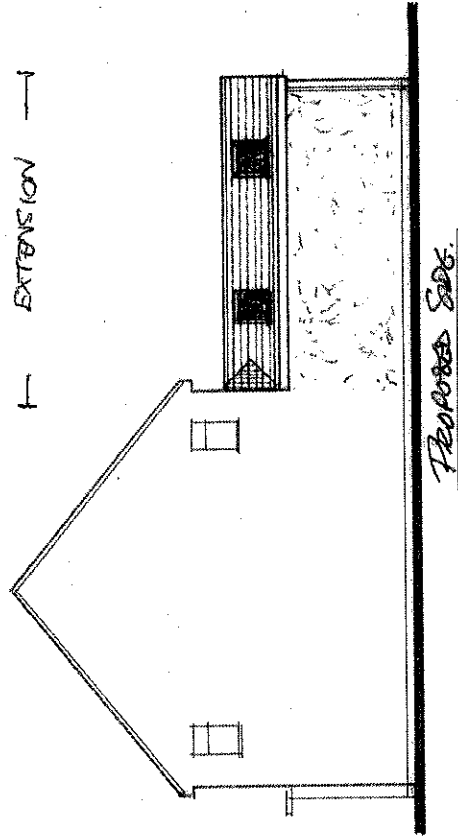

Scale 1:1210

Loc 001

OS Mastermap
 28 April 2013, ID: BW1-00226333
 www.blackwellmapping.co.uk

BLACKWELL'S
 www.blackwellmapping.co.uk

REVISED ELEVATIONS FOR: 35 SPYTHOUSE CARR. RADLEY OXON. ON 14 JAN.

DATE: - JUNE 2013 SCALE: 1:100. DR. NO. 4.

Scale 1:50
Scale 1:100.